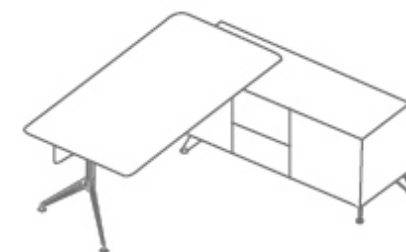

## DESK WITH RETURN

CODE:	GOPS-EDP19 / 21
MATERIAL:	Melamine With LHS or RHS Return
SIZE:	W 1950 / 2150 D 1850 H 750

Virginia walnut

Casnan