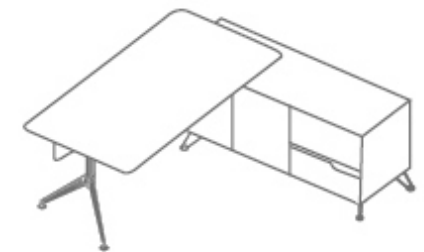

NOVARA

DESK WITH RETURN

CODE:	GOPS-EDN19R / 21R / 23R RHS
MATERIAL:	Timber Veneer
SIZE:	W 1950 / 2150 / 2350 D 1850 H 750