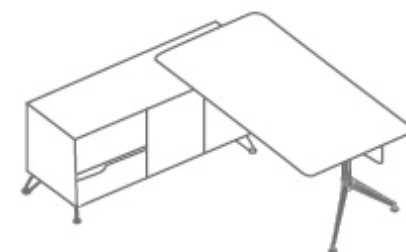

NOVARA

DESK WITH RETURN

CODE:	GOPS-EDN19L / 21L / 23L LHS
MATERIAL:	Timber Veneer
SIZE:	W 1950 / 2150 / 2350 D 1850 H 750